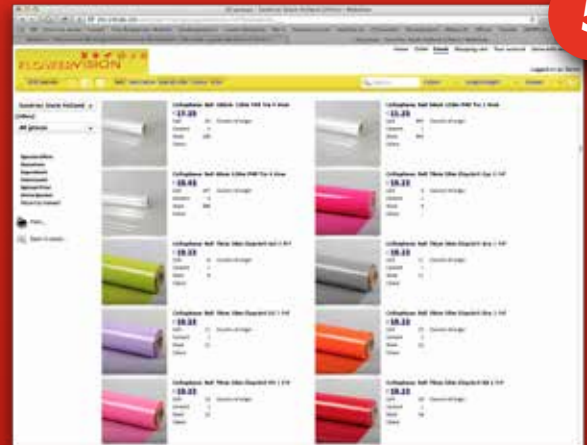

Flowervision Birmingham Web Shop opening times:

Monday 2pm - 2am
Tuesday 2pm - 2am
Wednesday 2pm - 2am
Thursday 2pm - 2am
Friday 2pm - 2am
Saturday 12 noon - Sunday
Sunday all day - closes Mon 2am

Next morning delivered in the shop!

Holland stock sundries

Holland stock is live and available up until 10am Monday-Friday for delivery or collection the following morning. The stock then closes and re-opens again at 2pm (for delivery or collection one day later) Now you can buy from the web shop

5

When finished with shopping click: done with shopping